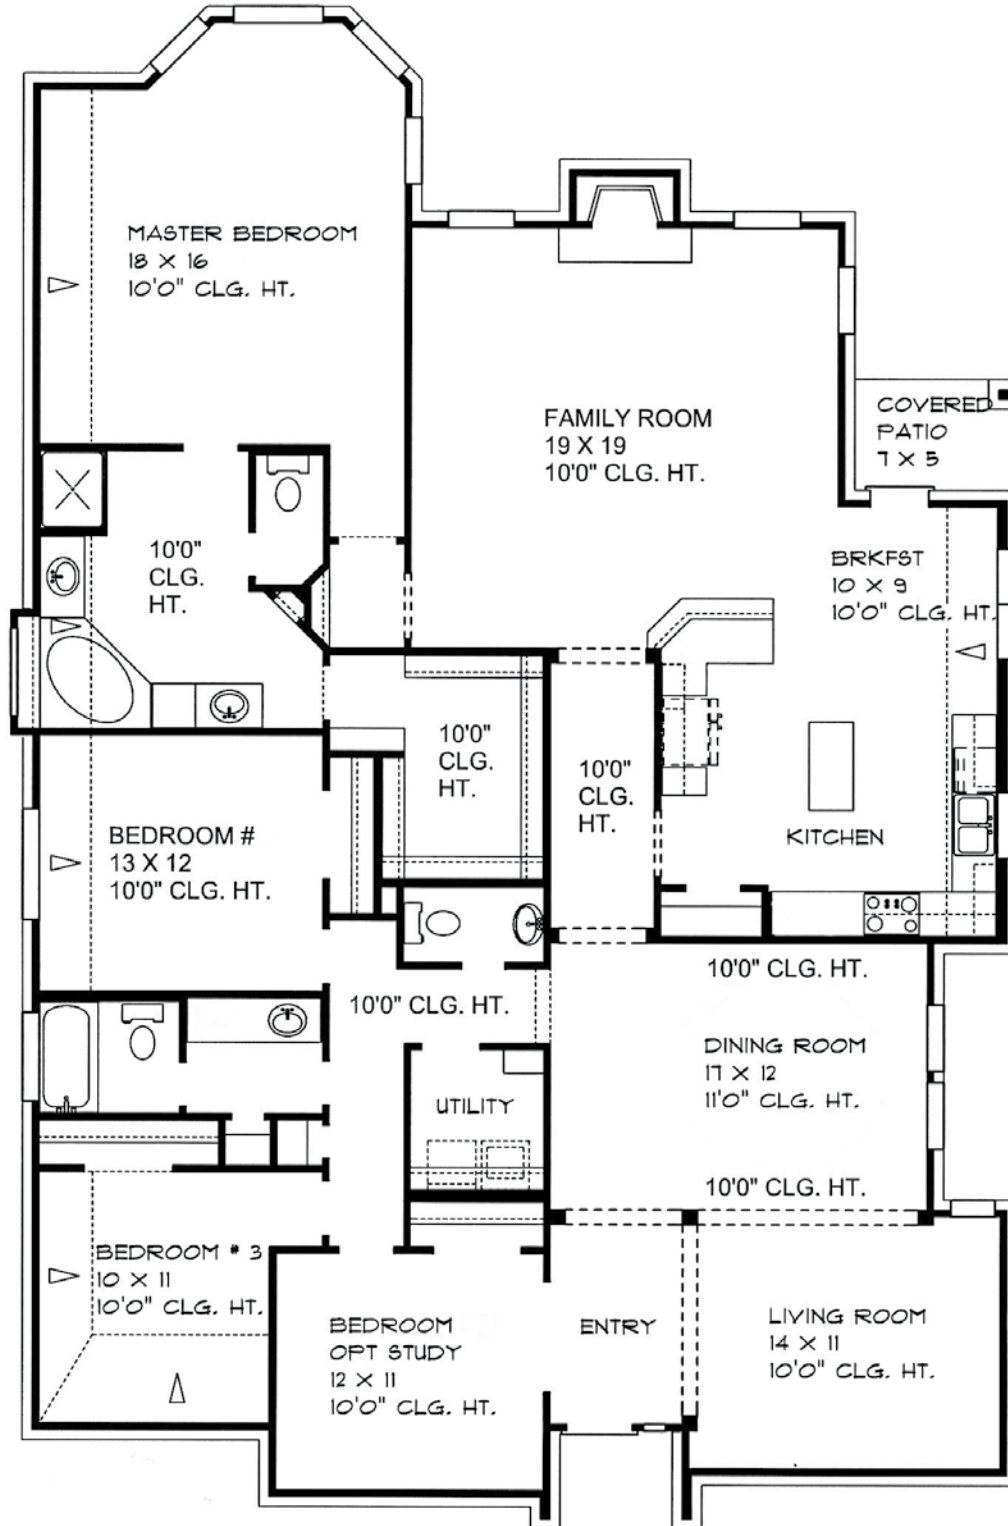

The Bandera

Square Feet: 2568
Bedrooms: 3
Bathrooms: 2.5
of Stories: 1

Elevation A

Elevation B

The Bandera

Square Feet: 2568
 Bedrooms: 3
 Bathrooms: 2.5
 # of Stories: 1

Architectural dimensions shown are nominal exterior dimensions; room sizes, window placement and other dimensions may vary from these drawings. This brochure is for illustration purposes. It is not part of a legal contract. Compass Pointe Homes reserves the right to change product features, brand names, architectural design and details without notice. © 2009 Compass Pointe Homes. 6/9/09