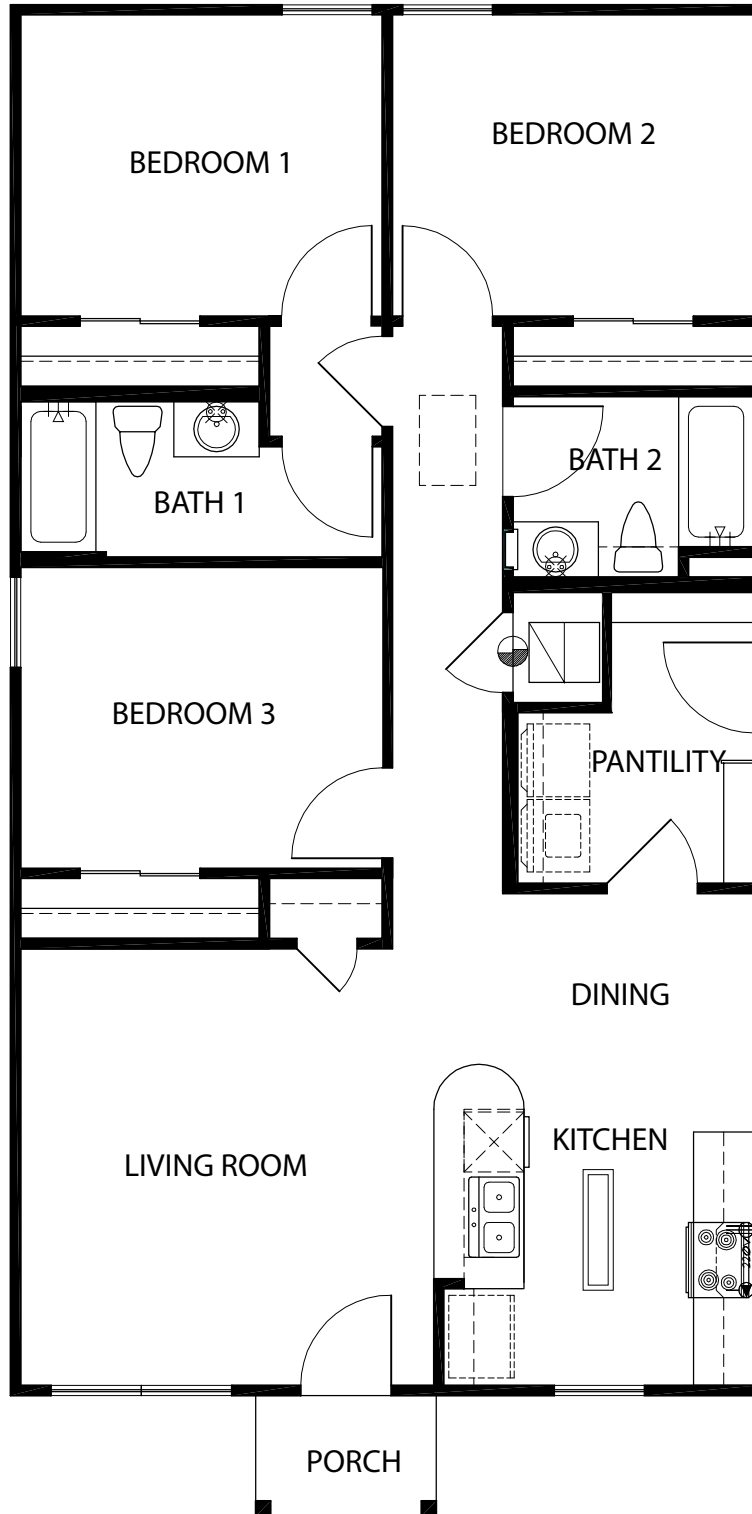

# The Matagorda

Square Feet: 1154  
Bedrooms: 3  
Bathrooms: 2  
# of Stories: 1

**Elevation A**

**Elevation B**

Architectural dimensions shown are nominal exterior dimensions; room sizes, window placement and other dimensions may vary from these drawings. This brochure is for illustration purposes. It is not part of a legal contract. Compass Pointe Homes reserves the right to change product features, brand names, architectural design and details without notice. © 2009 Compass Pointe Homes. 9/19/10