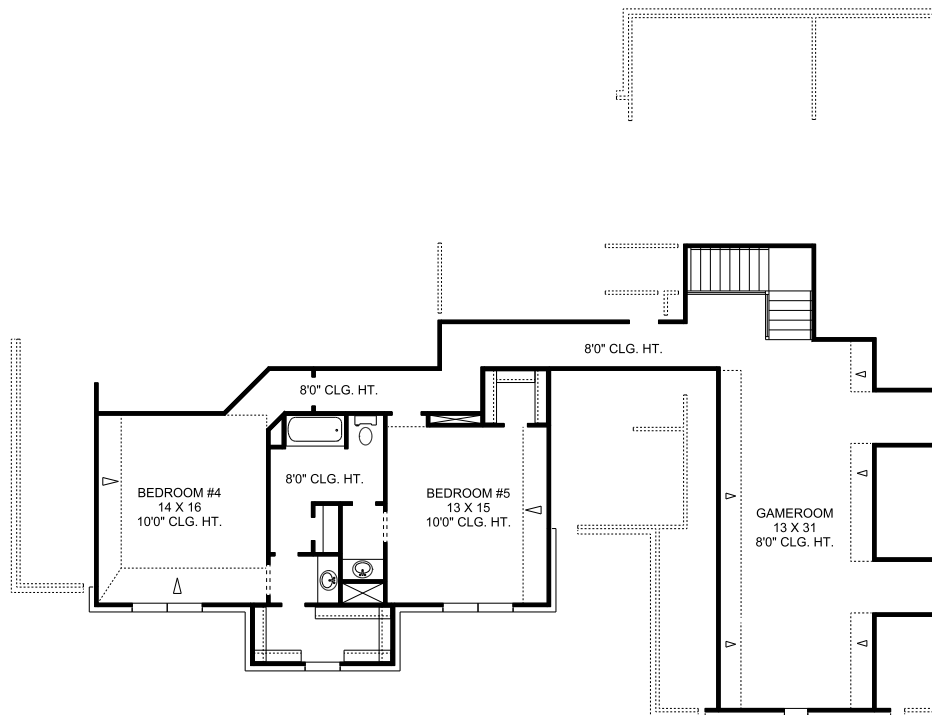

The Galveston II

Square Feet: 4255
Bedrooms: 5
Bathrooms: 4.5
of Stories: 2

Elevation A

Elevation B

First Floor

Second Floor