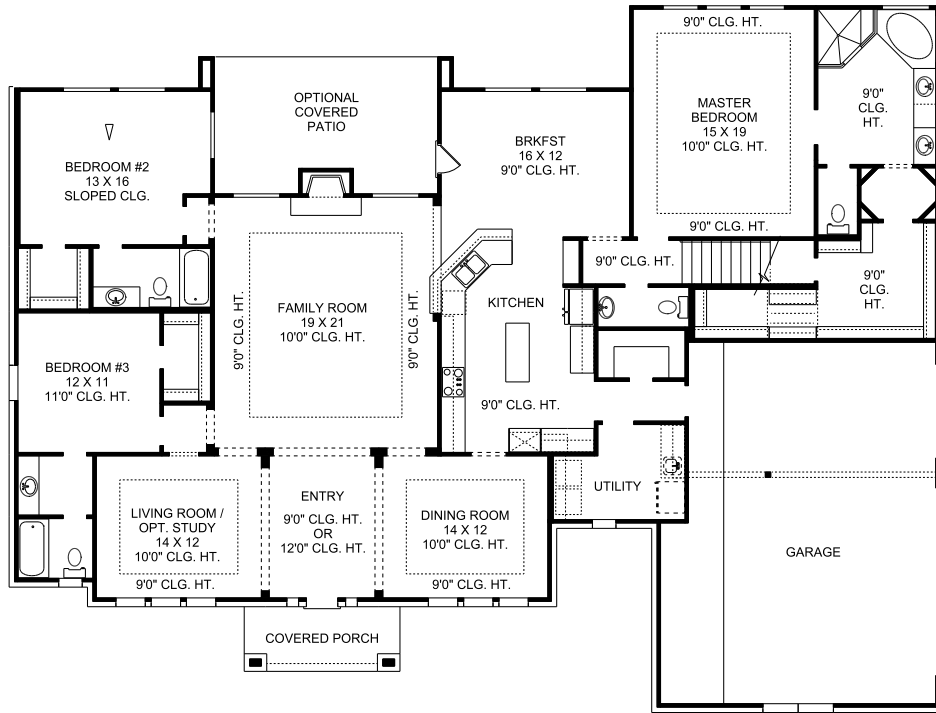

The Galveston II

Square Feet: 4255
Bedrooms: 5
Bathrooms: 4.5
of Stories: 2

Elevation A

Elevation B

First Floor

Second Floor