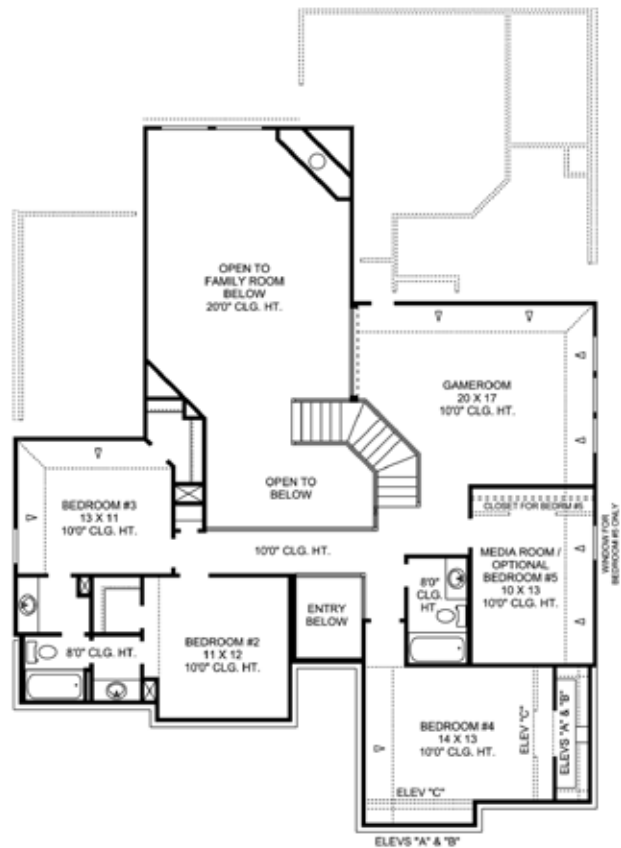

The Hidalgo

Square Feet: 3837
Bedrooms: 3/5
Bathrooms: 3.5
of Stories: 2

Elevation A

Elevation B

Elevation C

OPTIONAL MASTER BEDROOM / MASTER BATH W/ LARGER MASTER CLOSET IN LIEU OF STUDY / OPTIONAL BEDROOM / OPTIONAL EXERCISE ROOM

OPTIONAL EXERCISE ROOM IN LIEU OF STUDY / OPTIONAL BEDROOM

OPTIONAL BATHROOM AT STUDY / OPT. BEDROOM

OPTIONAL SINK CABINET AT UTILITY ROOM

SECOND FLOOR PLAN