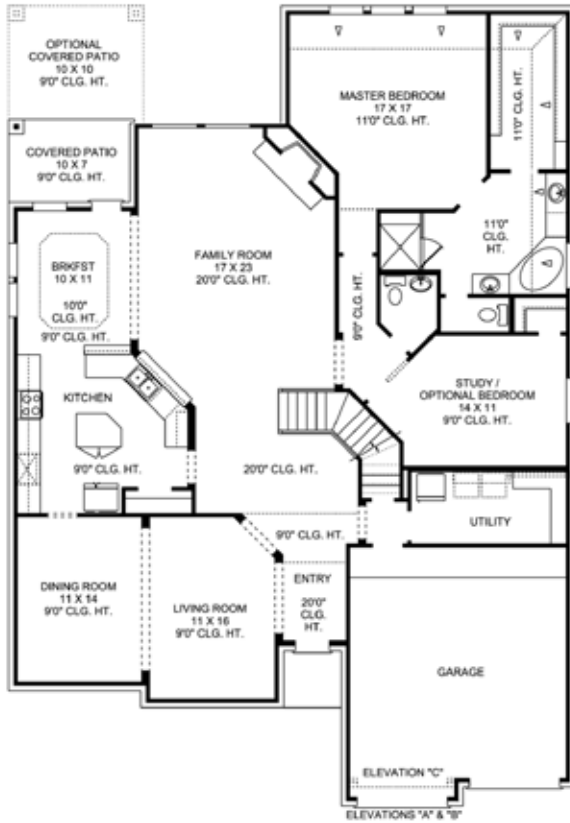

The Hidalgo

Square Feet: 3837
Bedrooms: 3/5
Bathrooms: 3.5
of Stories: 2

Elevation A

Elevation B

Elevation C

OPTIONAL MASTER BEDROOM / MASTER BATH W/ LARGER MASTER CLOSET IN LIEU OF STUDY / OPTIONAL BEDROOM / OPTIONAL EXERCISE ROOM

OPTIONAL EXERCISE ROOM IN LIEU OF STUDY / OPTIONAL BEDROOM

OPTIONAL BATHROOM AT STUDY / OPT. BEDROOM

OPTIONAL SINK CABINET AT UTILITY ROOM

SECOND FLOOR PLAN