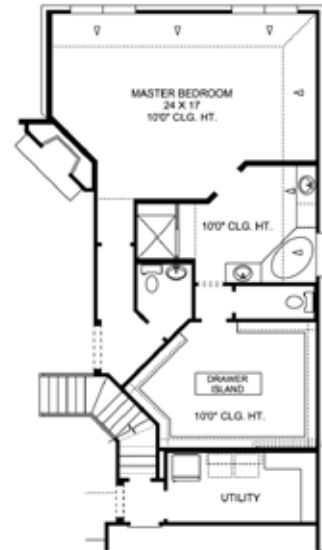

The Hidalgo

Square Feet: 3837
Bedrooms: 3/5
Bathrooms: 3.5
of Stories: 2

Elevation A

Elevation B

Elevation C

OPTIONAL MASTER BEDROOM / MASTER BATH W/ LARGER MASTER CLOSET IN LIEU OF STUDY / OPTIONAL BEDROOM / OPTIONAL EXERCISE ROOM

OPTIONAL EXERCISE ROOM IN LIEU OF STUDY / OPTIONAL BEDROOM

OPTIONAL BATHROOM AT STUDY / OPT. BEDROOM

OPTIONAL SINK CABINET AT UTILITY ROOM

SECOND FLOOR PLAN