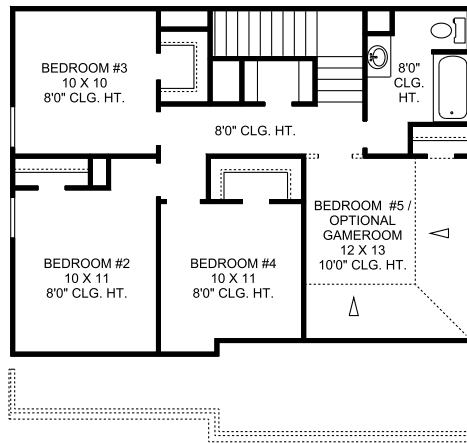

The San Gabriel

Square Feet: 2198
Bedrooms: 3/4
Bathrooms: 2.5
of Stories: 2

Elevation A

Elevation B

Elevation C

FIRST FLOOR PLAN

STANDARD
SECOND FLOOR PLAN

OPTIONAL
SECOND FLOOR PLAN