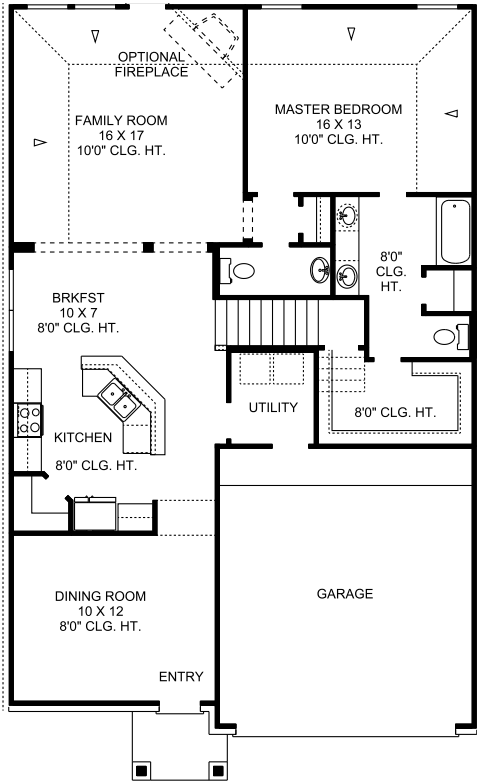

The San Gabriel

Square Feet: 2198
Bedrooms: 3/4
Bathrooms: 2.5
of Stories: 2

Elevation A

Elevation B

Elevation C

FIRST FLOOR PLAN

STANDARD
SECOND FLOOR PLAN

OPTIONAL
SECOND FLOOR PLAN