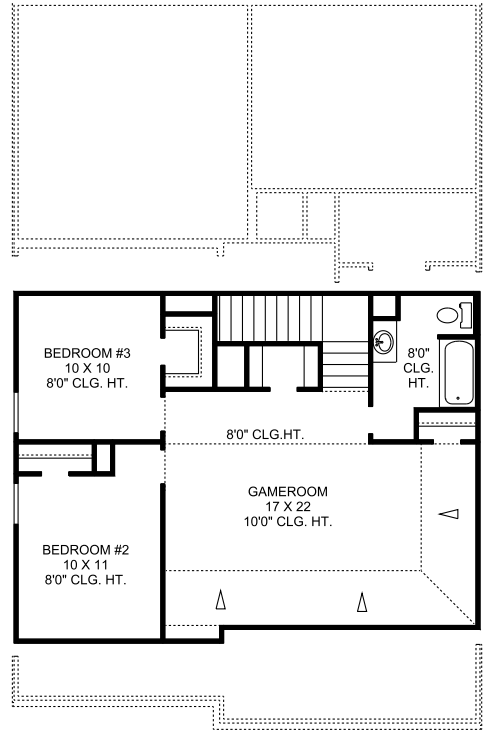

The San Gabriel

Square Feet: 2198
Bedrooms: 3/4
Bathrooms: 2.5
of Stories: 2

Elevation A

Elevation B

Elevation C

FIRST FLOOR PLAN

STANDARD
SECOND FLOOR PLAN

OPTIONAL
SECOND FLOOR PLAN