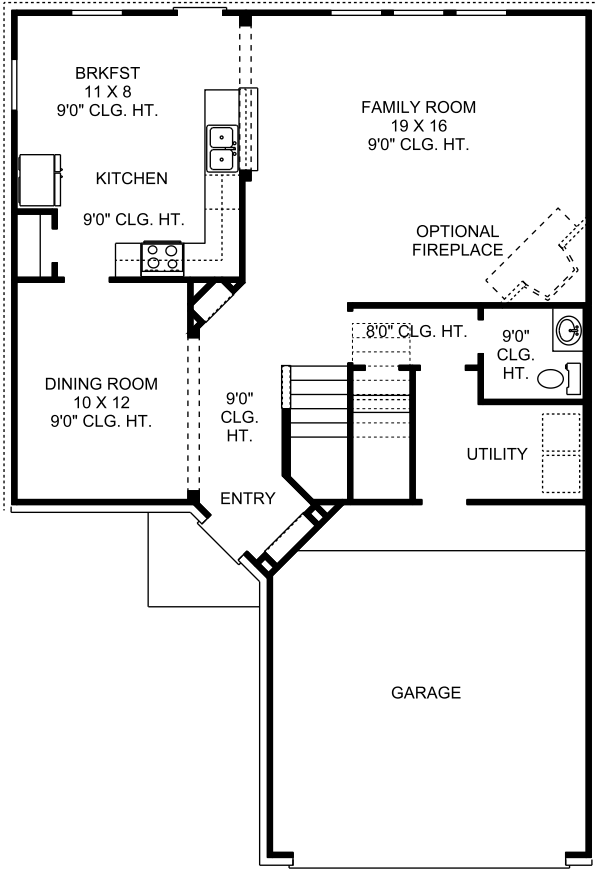

The Medina

Square Feet: 1935
Bedrooms: 3/4
Bathrooms: 2.5
of Stories: 2

Elevation A

Elevation B

Elevation C

FIRST FLOOR PLAN

OPTIONAL
MASTER BATH

SECOND FLOOR PLAN