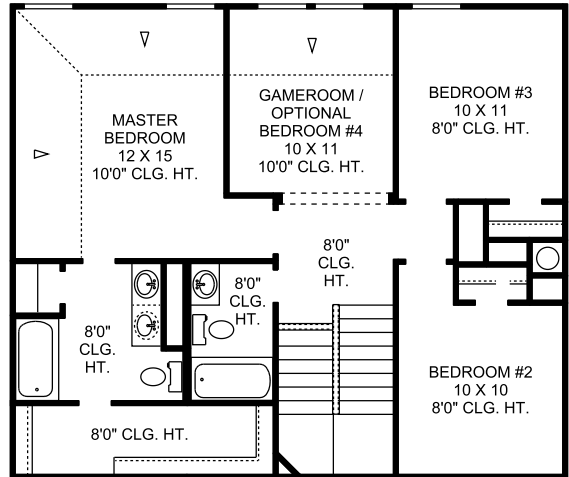

The Medina

Square Feet: 1935
Bedrooms: 3/4
Bathrooms: 2.5
of Stories: 2

Elevation A

Elevation B

Elevation C

FIRST FLOOR PLAN

OPTIONAL
MASTER BATH

SECOND FLOOR PLAN