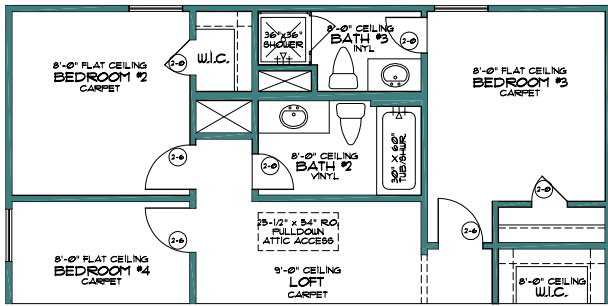

# The Rio Grande

Square Feet: 2250  
Bedrooms: 4  
Bathrooms: 2.5  
# of Stories: 2

**Elevation A**

**Elevation B**

**Elevation C**

Architectural dimensions shown are nominal exterior dimensions; room sizes, window placement and other dimensions may vary from these drawings. This brochure is for illustration purposes. It is not part of a legal contract. Compass Pointe Homes reserves the right to change product features, brand names, architectural design and details without notice. © 2009 Compass Pointe Homes. 6/9/09