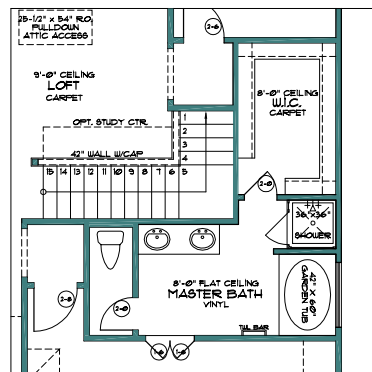

# The Rio Grande

Square Feet: 2250  
Bedrooms: 4  
Bathrooms: 2.5  
# of Stories: 2

**Elevation A**

**Elevation B**

**Elevation C**

Architectural dimensions shown are nominal exterior dimensions; room sizes, window placement and other dimensions may vary from these drawings. This brochure is for illustration purposes. It is not part of a legal contract. Compass Pointe Homes reserves the right to change product features, brand names, architectural design and details without notice. © 2009 Compass Pointe Homes. 6/9/09