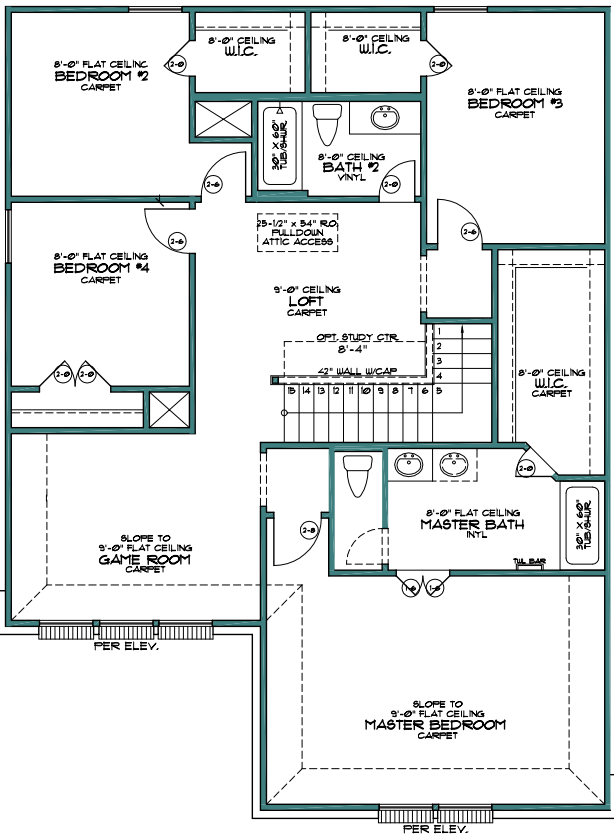

# The Rio Grande

Square Feet: 2250  
Bedrooms: 4  
Bathrooms: 2.5  
# of Stories: 2

**Elevation A**

**Elevation B**

**Elevation C**

Architectural dimensions shown are nominal exterior dimensions; room sizes, window placement and other dimensions may vary from these drawings. This brochure is for illustration purposes. It is not part of a legal contract. Compass Pointe Homes reserves the right to change product features, brand names, architectural design and details without notice. © 2009 Compass Pointe Homes. 6/9/09