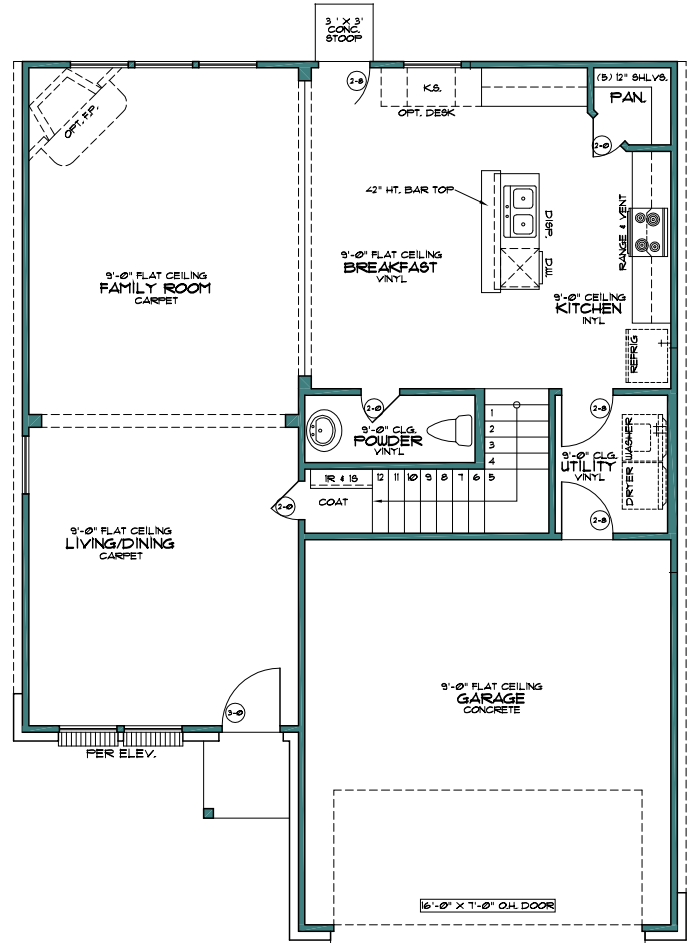

# The Rio Grande

Square Feet: 2250  
Bedrooms: 4  
Bathrooms: 2.5  
# of Stories: 2

**Elevation A**

**Elevation B**

**Elevation C**

Architectural dimensions shown are nominal exterior dimensions; room sizes, window placement and other dimensions may vary from these drawings. This brochure is for illustration purposes. It is not part of a legal contract. Compass Pointe Homes reserves the right to change product features, brand names, architectural design and details without notice. © 2009 Compass Pointe Homes. 6/9/09