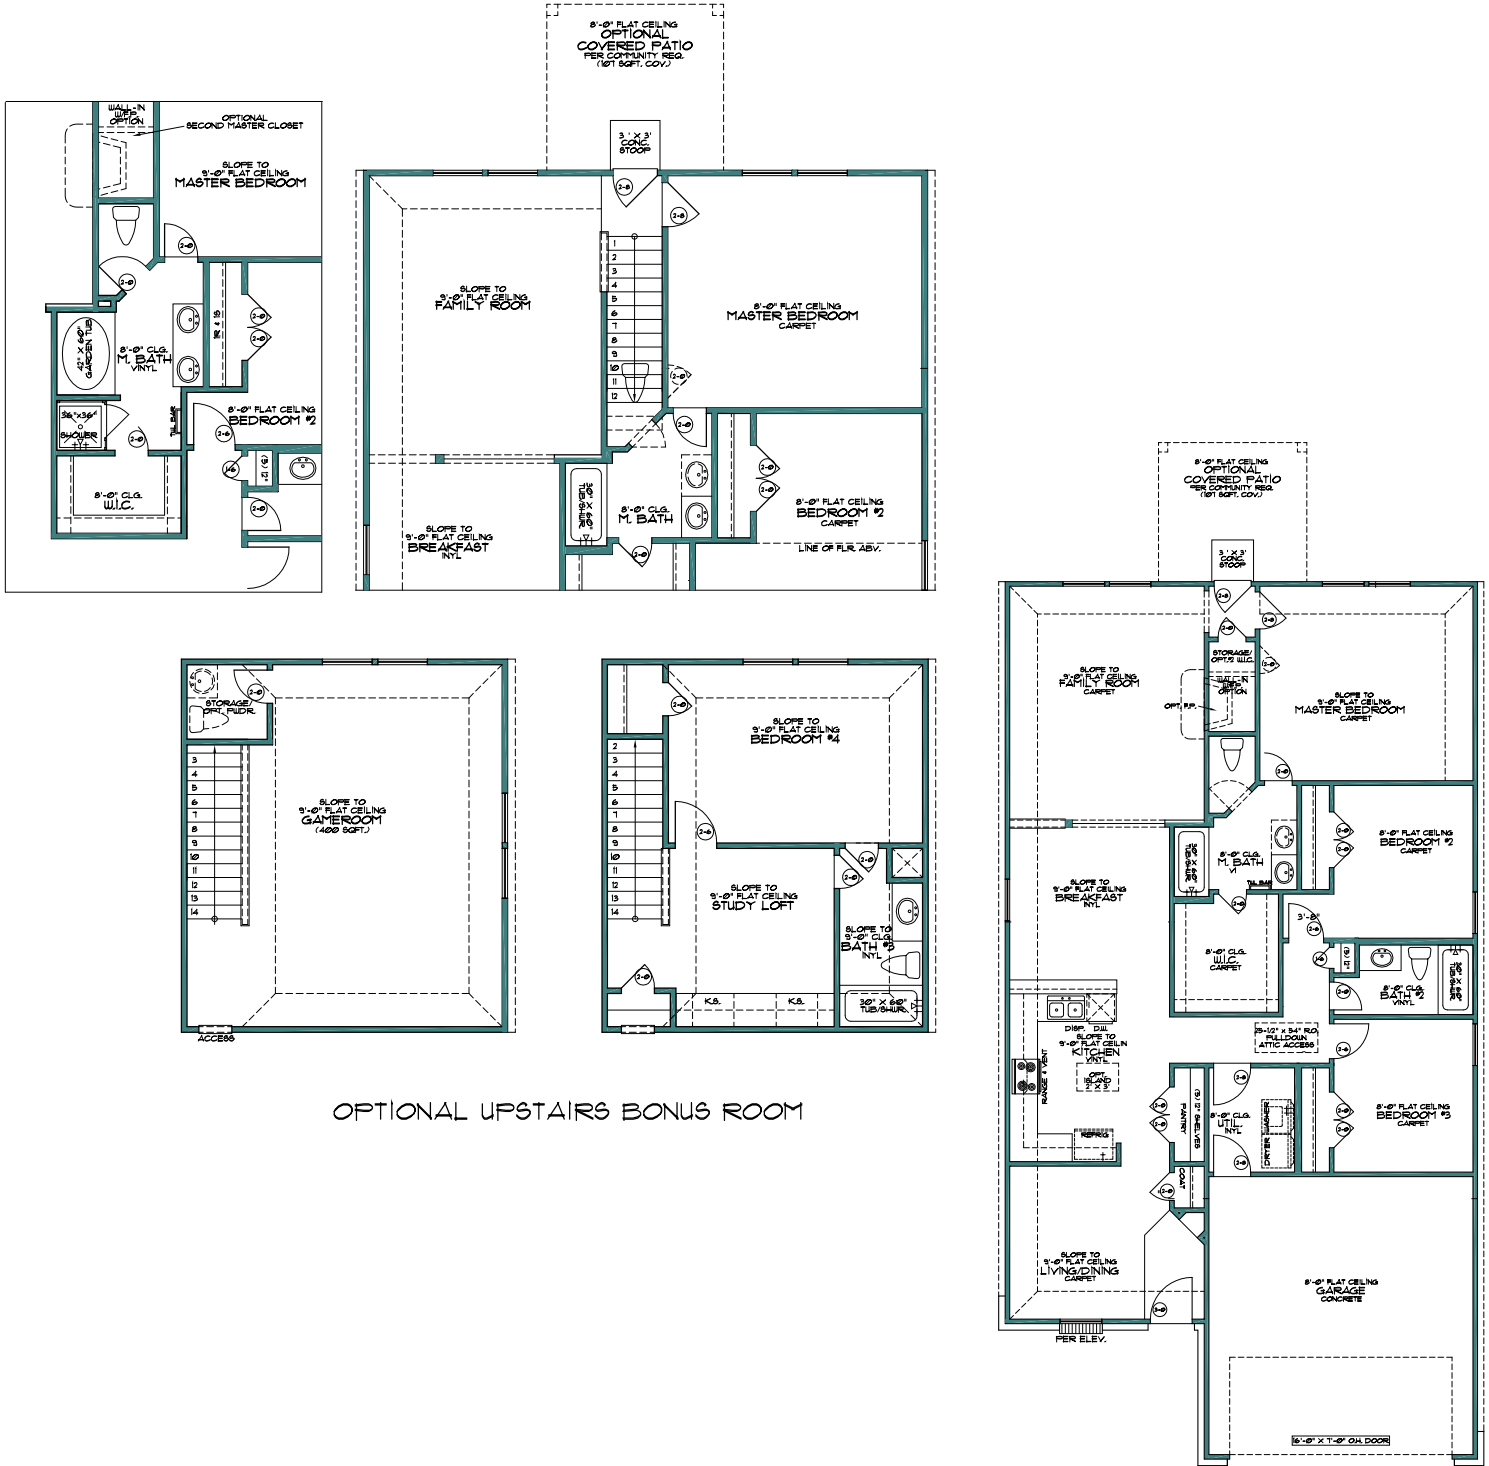

The Trinity

Square Feet: 1601
Bedrooms: 3
Bathrooms: 2
of Stories: 1

Elevation A

Elevation B

Elevation C

OPTIONAL UPSTAIRS BONUS ROOM