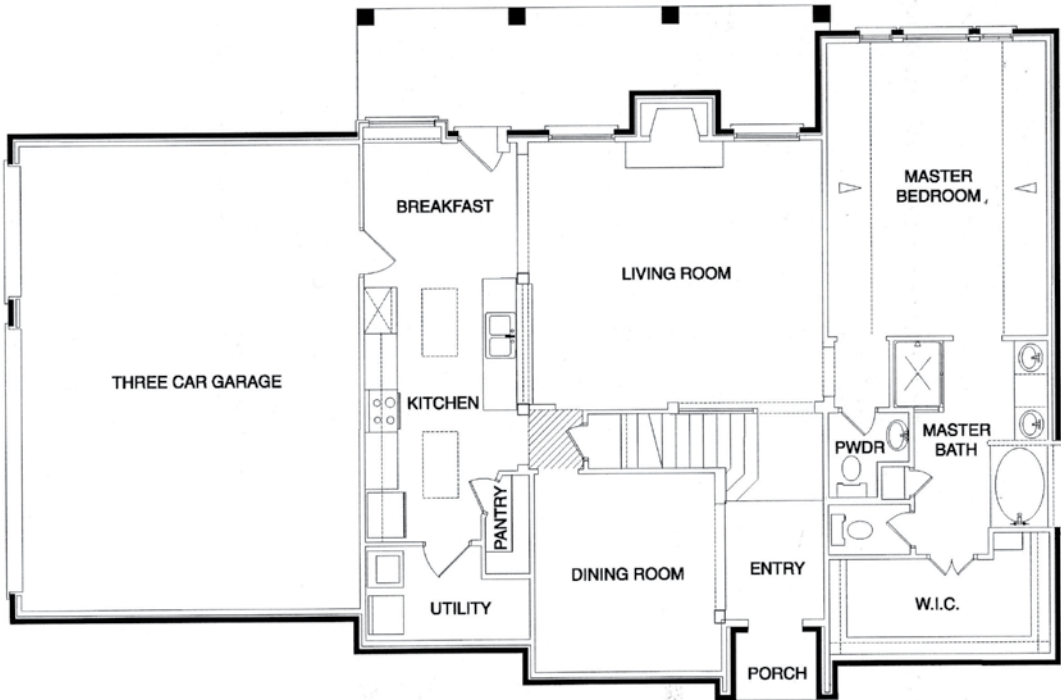

The Bowie ATTACHED

Square Feet: 2644
Bedrooms: 4
Bathrooms: 2.5
of Stories: 2

First Floor

Second Floor