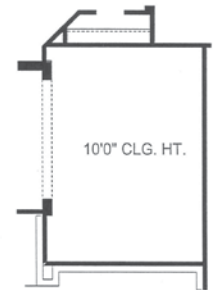

The Crockett

Square Feet: 2126
Bedrooms: 3
Bathrooms: 2
of Stories: 1

Elevation A

Elevation B

Elevation C

OPTIONAL STUDY
OR BEDROOM #4
WITHOUT STAIRWAY
AND SECOND FLOOR

OPTIONAL LIVING ROOM

OPTIONAL SECOND FLOOR GAMEROOM
ABOVE FAMILY ROOM (412 SQ. FT.)
WITH BATH (457 SQ. FT.)