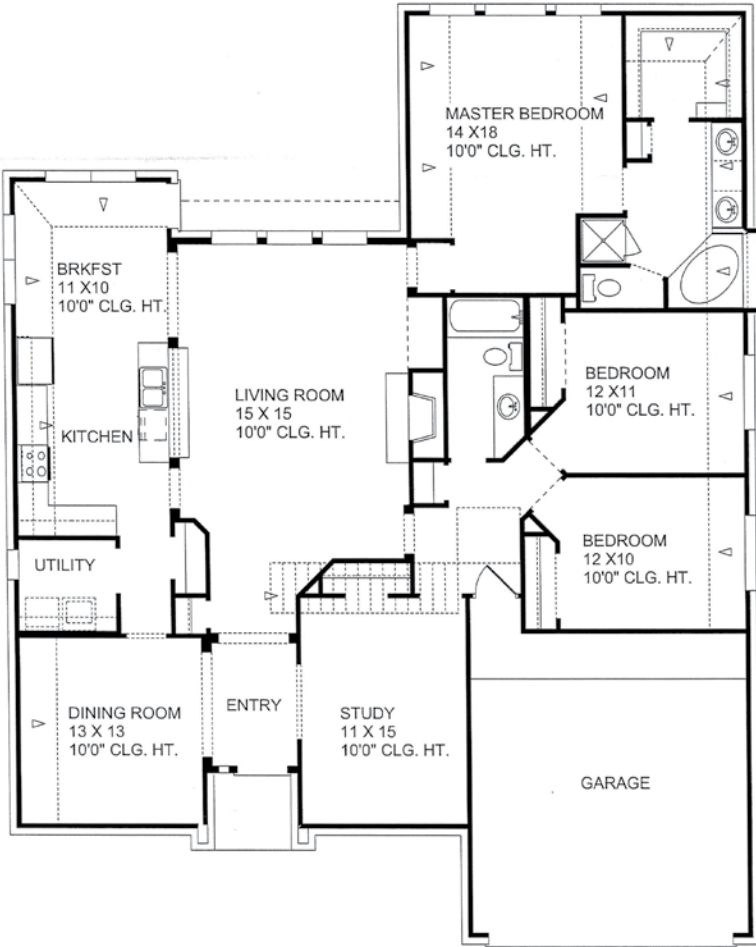

The Crockett

Square Feet: 2126
Bedrooms: 3
Bathrooms: 2
of Stories: 1

Elevation A

Elevation B

Elevation C

OPTIONAL STUDY
OR BEDROOM #4
WITHOUT STAIRWAY
AND SECOND FLOOR

OPTIONAL LIVING ROOM

OPTIONAL SECOND FLOOR GAMEROOM
ABOVE FAMILY ROOM (412 SQ. FT.)
WITH BATH (457 SQ. FT.)